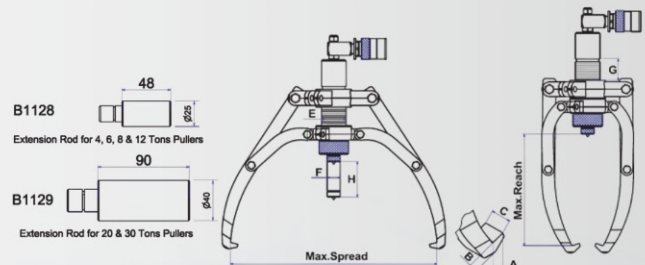

HYDRAULIC INBUILT SELF CENTERING PULLERS

APME SERIES

Capacity: 4-30 Ton

FEATURES

- Self-centering and fast-acting jaws are absolutely user-friendly for operating.
- 360° Rotary socket can be operated in all direction.
- The extension rods can be used for extra reach when necessary.
- The self-contained hydraulic pump provide easy job without the necessary of additional cylinder, pump & hose.
- The integral safety valve can prevent the puller being overloaded.
- The convertible 2 / 3 way hydraulic easy puller provide the best and cost saving choice for the users.

Model No.	Capacity	Max. Spread (mm)	Min. Spread (mm)	Max. Reach (mm)	Min. Reach (mm)	Stroke (mm)	Pump Tip (mm)			Jaw Tip (mm)			Weight (kg)
							H	E	F	G	A	B	
APME400	4 Ton	315	83	190	150	60	42	22	40	13	10	22	9.3
APME600	6 Ton	390	90	230	185	70	45	23	50	13	10	22	9.8
APME800	8 Ton	460	110	280	225	85	50	25	70	13	13	27.5	15.3
APME1200	12 Ton	515	120	300	240	85	60	28	70	15	16.5	29	18.4
APME2000	20 Ton	520	160	325	250	111	80	40	62	18	20	33	46.0
APME3000	30 Ton	620	190	415	330	111	98	50	85	18	20	38	61.8

HYDRAULIC SELF CENTERING PULLERS WITH HAND PUMP

APRE SERIES

Capacity: 4-30 Ton

FEATURES

- Self-centering and fast-acting jaws are absolutely user-friendly for operating.
- 360° Rotary socket can be operated in all direction.
- The extension rods can be used for extra reach when necessary.
- The integral safety valve can prevent the puller being overloaded.
- The convertible 2 / 3 way hydraulic easy puller provide the best and cost saving choice for the users.

Model No.	Capacity	Max. Spread (mm)	Min. Spread (mm)	Max. Reach (mm)	Min. Reach (mm)	Stroke (mm)	Pump Tip (mm)			Jaw Tip (mm)			Weight (kg)
							H	E	F	G	A	B	
APRE400	4 Ton	315	83	190	150	60	42	22	40	13	10	22	7.4
APRE800	8 Ton	460	110	280	225	85	50	25	70	13	13	27.5	14.0
APRE1200	12 Ton	515	120	300	240	85	60	28	70	15	16.5	29	17.0
APRE2000	20 Ton	520	160	325	250	111	80	40	62	20	27	33	36.7
APRE3000	30 Ton	620	190	415	330	111	98	50	85	20	27	38	56.5