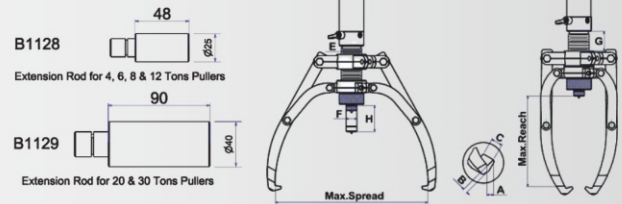

HYDRAULIC INBUILT SELF CENTERING PULLERS

APME SERIES

Capacity: 4-30 Ton

FEATURES

- Self-centering and fast-acting jaws are absolutely user-friendly for operating.
- 360° Rotary socket can be operated in all direction.
- The extension rods can be used for extra reach when necessary.
- The self-contained hydraulic pump provide easy job without the necessary of additional cylinder, pump & hose.
- The integral safety valve can prevent the puller being overloaded.
- The convertible 2 / 3 way hydraulic easy puller provide the best and cost saving choice for the users.

Model No.	Capacity	Max. Spread (mm)	Min. Spread (mm)	Max. Reach (mm)	Min. Reach (mm)	Stroke (mm)	Pump Tip (mm)			Jaw Tip (mm)			Weight (kg)
							H	E	F	G	A	B	
APME400	4 Ton	315	83	190	150	60	42	22	40	13	10	22	9.3
APME600	6 Ton	390	90	230	185	70	45	23	50	13	10	22	9.8
APME800	8 Ton	460	110	280	225	85	50	25	70	13	13	27.5	15.3
APME1200	12 Ton	515	120	300	240	85	60	28	70	15	16.5	29	18.4
APME2000	20 Ton	520	160	325	250	111	80	40	62	18	20	33	46.0
APME3000	30 Ton	620	190	415	330	111	98	50	85	18	20	38	61.8

HYDRAULIC SELF CENTERING PULLERS WITH HAND PUMP

APRE SERIES

Capacity: 4-30 Ton

FEATURES

- Self-centering and fast-acting jaws are absolutely user-friendly for operating.
- 360° Rotary socket can be operated in all direction.
- The extension rods can be used for extra reach when necessary.
- The integral safety valve can prevent the puller being overloaded.
- The convertible 2 / 3 way hydraulic easy puller provide the best and cost saving choice for the users.

Model No.	Capacity	Max. Spread (mm)	Min. Spread (mm)	Max. Reach (mm)	Min. Reach (mm)	Stroke (mm)	Pump Tip (mm)			Jaw Tip (mm)			Weight (kg)
							H	E	F	G	A	B	
APRE400	4 Ton	315	83	190	150	60	42	22	40	13	10	22	7.4
APRE800	8 Ton	460	110	280	225	85	50	25	70	13	13	27.5	14.0
APRE1200	12 Ton	515	120	300	240	85	60	28	70	15	16.5	29	17.0
APRE2000	20 Ton	520	160	325	250	111	80	40	62	20	27	33	36.7
APRE3000	30 Ton	620	190	415	330	111	98	50	85	20	27	38	56.5