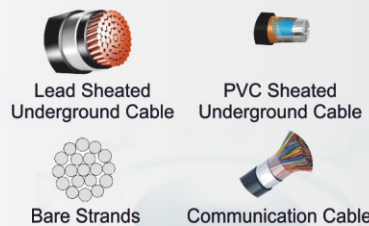

AAEC-40 SERIES

AAEC-40

Tool dimension: 435(L)x315(W)x75(H)mm

Weight: 5.7kgs excludes battery

Model	Output	Head Rotation	Hemp-core wire rope 6x12/6x19	Soft Copper & Aluminum Round Bar	Bare copper & Aluminum wire strand	Soft steel round bar (below SS41)	Armored Underground cable	Wire rope (hemp-core) 6x7	Dimension	Weight	Remark
AAEC-40	6 tons	360°	Max. O.D. 25mm	Max. O.D. 20mm	Max. O.D. 32mm	Max. O.D. 16mm	Max. O.D. 40mm	Max. O.D. 20mm	435(L)x315 (W)x75(H)mm	5.7kgs excludes battery	auto-release version

AAEC-S32 SERIES

AAEC-S32

Tool dimension: 410(L)x315(W)x75(H)mm

Weight: 4.9kgs excludes battery

Model	Output	Head Rotation	Bare copper & Aluminum wire strand	CCP	Lead-sheathed cable	PVC Underground cable	Dimension	Weight	Remark
AAEC-S32	6 tons	360°	Max. O.D. 28mm	Max. O.D. 30mm	Max. O.D. 30mm	Max. O.D. 30mm	410(L)x315 (W)x75(H)mm	4.9 kgs excludes battery	auto-release version