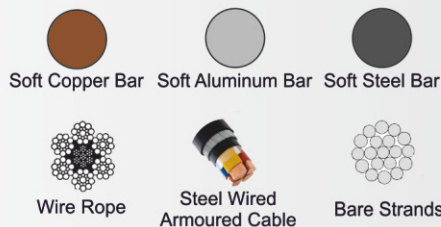

CORDLESS BATTERY CABLE CUTTERS

AAEC-20 SERIES

AAEC-20

Tool dimension: 325(L)x285(W)x70(H)mm

Weight: 3.7kgs excludes battery

Model	Output	Head Rotation	Hemp-core wire rope 6x12/6x19	Soft Copper & Aluminum Round Bar	Bare copper & Aluminum wire strand	Soft steel round bar (below SS41)	Armored Underground cable	Wire rope (hemp-core) 6x7	Dimension	Weight	Remark
AAEC-20	6 tons	360°	Max. O.D. 20mm	Max. O.D. 20mm	Max. O.D. 20mm	Max. O.D. 16mm	Max. O.D. 20mm	Max. O.D. 16mm	325(L)x285 (W)x70(H)mm	3.7kgs excludes battery	auto-release version

AAEC-25 SERIES

AAEC-25

Tool dimension: 360(L)x300(W)x75(H)mm

Weight: 4.9kgs excludes battery

Model	Output	Head Rotation	Hemp-core wire rope 6x12/6x19	Soft Copper & Aluminum Round Bar	Bare copper & Aluminum wire strand	Soft steel round bar (below SS41)	Armored Underground cable	Wire rope (hemp-core) 6x7	Dimension	Weight	Remark
AAEC-25	6 tons	360°	Max. O.D. 25mm	Max. O.D. 25mm	Max. O.D. 25mm	Max. O.D. 20mm	Max. O.D. 25mm	Max. O.D. 18mm	360(L)x300 (W)x75(H)mm	4.9kgs excludes battery	auto-release version

AAEC-40 SERIES

AAEC-40

Tool dimension: 435(L)x315(W)x75(H)mm

Weight: 5.7kgs excludes battery

Model	Output	Head Rotation	Hemp-core wire rope 6x12/6x19	Soft Copper & Aluminum Round Bar	Bare copper & Aluminum wire strand	Soft steel round bar (below SS41)	Armored Underground cable	Wire rope (hemp-core) 6x7	Dimension	Weight	Remark
AAEC-40	6 tons	360°	Max. O.D. 25mm	Max. O.D. 20mm	Max. O.D. 32mm	Max. O.D. 16mm	Max. O.D. 40mm	Max. O.D. 20mm	435(L)x315 (W)x75(H)mm	5.7kgs excludes battery	auto-release version

AAEC-S32 SERIES

AAEC-S32

Tool dimension: 410(L)x315(W)x75(H)mm

Weight: 4.9kgs excludes battery

Model	Output	Head Rotation	Bare copper & Aluminum wire strand	CCP	Lead-sheathed cable	PVC Underground cable	Dimension	Weight	Remark
AAEC-S32	6 tons	360°	Max. O.D. 28mm	Max. O.D. 30mm	Max. O.D. 30mm	Max. O.D. 30mm	410(L)x315 (W)x75(H)mm	4.9 kgs excludes battery	auto-release version