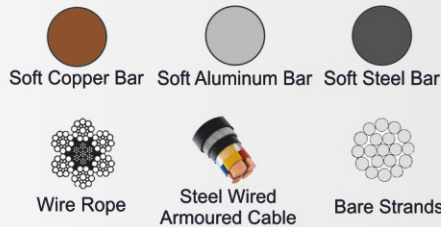

CORDLESS BATTERY CABLE CUTTERS

AAEC-20 SERIES

AAEC-20

Tool dimension: 325(L)x285(W)x70(H)mm

Weight: 3.7kgs excludes battery

Model	Output	Head Rotation	Hemp-core wire rope 6x12/6x19	Soft Copper & Aluminum Round Bar	Bare copper & Aluminum wire strand	Soft steel round bar (below SS41)	Armored Underground cable	Wire rope (hemp-core) 6x7	Dimension	Weight	Remark
AAEC-20	6 tons	360°	Max. O.D. 20mm	Max. O.D. 20mm	Max. O.D. 20mm	Max. O.D. 16mm	Max. O.D. 20mm	Max. O.D. 16mm	325(L)x285 (W)x70(H)mm	3.7kgs excludes battery	auto-release version

AAEC-25 SERIES

AAEC-25

Tool dimension: 360(L)x300(W)x75(H)mm

Weight: 4.9kgs excludes battery

Model	Output	Head Rotation	Hemp-core wire rope 6x12/6x19	Soft Copper & Aluminum Round Bar	Bare copper & Aluminum wire strand	Soft steel round bar (below SS41)	Armored Underground cable	Wire rope (hemp-core) 6x7	Dimension	Weight	Remark
AAEC-25	6 tons	360°	Max. O.D. 25mm	Max. O.D. 25mm	Max. O.D. 25mm	Max. O.D. 20mm	Max. O.D. 25mm	Max. O.D. 18mm	360(L)x300 (W)x75(H)mm	4.9kgs excludes battery	auto-release version

AAEC-40 SERIES

AAEC-40

Tool dimension: 435(L)x315(W)x75(H)mm

Weight: 5.7kgs excludes battery

Model	Output	Head Rotation	Hemp-core wire rope 6x12/6x19	Soft Copper & Aluminum Round Bar	Bare copper & Aluminum wire strand	Soft steel round bar (below SS41)	Armored Underground cable	Wire rope (hemp-core) 6x7	Dimension	Weight	Remark
AAEC-40	6 tons	360°	Max. O.D. 25mm	Max. O.D. 20mm	Max. O.D. 32mm	Max. O.D. 16mm	Max. O.D. 40mm	Max. O.D. 20mm	435(L)x315 (W)x75(H)mm	5.7kgs excludes battery	auto-release version

AAEC-S32 SERIES

AAEC-S32

Tool dimension: 410(L)x315(W)x75(H)mm

Weight: 4.9kgs excludes battery

Model	Output	Head Rotation	Bare copper & Aluminum wire strand	CCP	Lead-sheathed cable	PVC Underground cable	Dimension	Weight	Remark
AAEC-S32	6 tons	360°	Max. O.D. 28mm	Max. O.D. 30mm	Max. O.D. 30mm	Max. O.D. 30mm	410(L)x315 (W)x75(H)mm	4.9 kgs excludes battery	auto-release version