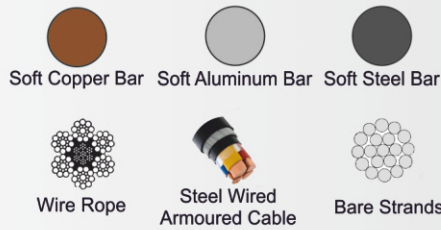

CORDLESS BATTERY CABLE CUTTERS

AAEC-20 SERIES

AAEC-20

Tool dimension: 325(L)x285(W)x70(H)mm

Weight: 3.7kgs excludes battery

Model	Output	Head Rotation	Hemp-core wire rope 6x12/6x19	Soft Copper & Aluminum Round Bar	Bare copper & Aluminum wire strand	Soft steel round bar (below SS41)	Armored Underground cable	Wire rope (hemp-core) 6x7	Dimension	Weight	Remark
AAEC-20	6 tons	360°	Max. O.D. 20mm	Max. O.D. 20mm	Max. O.D. 20mm	Max. O.D. 16mm	Max. O.D. 20mm	Max. O.D. 16mm	325(L)x285 (W)x70(H)mm	3.7kgs excludes battery	auto-release version

AAEC-25 SERIES

AAEC-25

Tool dimension: 360(L)x300(W)x75(H)mm

Weight: 4.9kgs excludes battery

Model	Output	Head Rotation	Hemp-core wire rope 6x12/6x19	Soft Copper & Aluminum Round Bar	Bare copper & Aluminum wire strand	Soft steel round bar (below SS41)	Armored Underground cable	Wire rope (hemp-core) 6x7	Dimension	Weight	Remark
AAEC-25	6 tons	360°	Max. O.D. 25mm	Max. O.D. 25mm	Max. O.D. 25mm	Max. O.D. 20mm	Max. O.D. 25mm	Max. O.D. 18mm	360(L)x300 (W)x75(H)mm	4.9kgs excludes battery	auto-release version

AAEC-40 SERIES

AAEC-40

Tool dimension: 435(L)x315(W)x75(H)mm

Weight: 5.7kgs excludes battery

Model	Output	Head Rotation	Hemp-core wire rope 6x12/6x19	Soft Copper & Aluminum Round Bar	Bare copper & Aluminum wire strand	Soft steel round bar (below SS41)	Armored Underground cable	Wire rope (hemp-core) 6x7	Dimension	Weight	Remark
AAEC-40	6 tons	360°	Max. O.D. 25mm	Max. O.D. 20mm	Max. O.D. 32mm	Max. O.D. 16mm	Max. O.D. 40mm	Max. O.D. 20mm	435(L)x315 (W)x75(H)mm	5.7kgs excludes battery	auto-release version

AAEC-S32 SERIES

AAEC-S32

Tool dimension: 410(L)x315(W)x75(H)mm

Weight: 4.9kgs excludes battery

Model	Output	Head Rotation	Bare copper & Aluminum wire strand	CCP	Lead-sheathed cable	PVC Underground cable	Dimension	Weight	Remark
AAEC-S32	6 tons	360°	Max. O.D. 28mm	Max. O.D. 30mm	Max. O.D. 30mm	Max. O.D. 30mm	410(L)x315 (W)x75(H)mm	4.9 kgs excludes battery	auto-release version